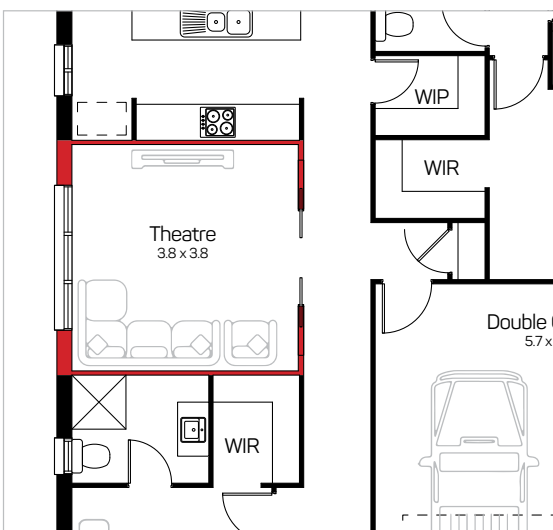

Domainehomes

Faster. Smarter. Easier.

Louis 22

Delta facade – Marble scheme

Call 13 64 69 or www.domainehomes.com.au

By ClarendonHomes

FITS LOTS

Width^ **12.5m+**

Length^ **25m+**

HOUSE SIZE

Width (mm) 11,250
 Length (mm) 20,000
 Total Area (m2) 208.8
 Total Area (sq) 22.5

	4
	2
	2
	2

Grand alfresco

Double vanity to ensuite

Luxury butler's pantry

Stacker door to alfresco