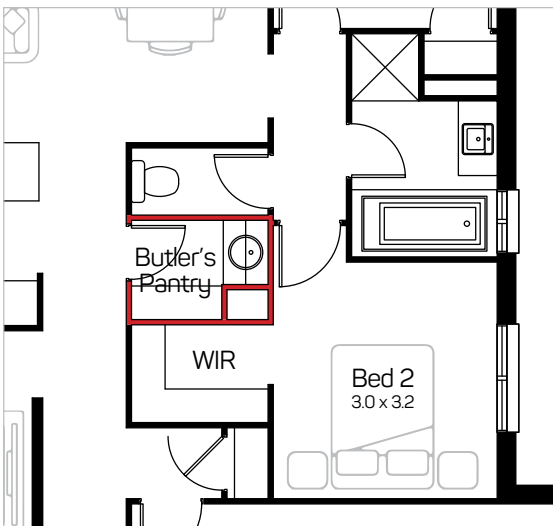

Length^ **25m+**

HOUSE SIZE

Width (mm) 11,250
 Length (mm) 20,000
 Total Area (m2) 208.8
 Total Area (sq) 22.5

	4
	2
	2
	2

Grand alfresco

Double vanity to ensuite

Luxury butler's pantry

Stacker door to alfresco