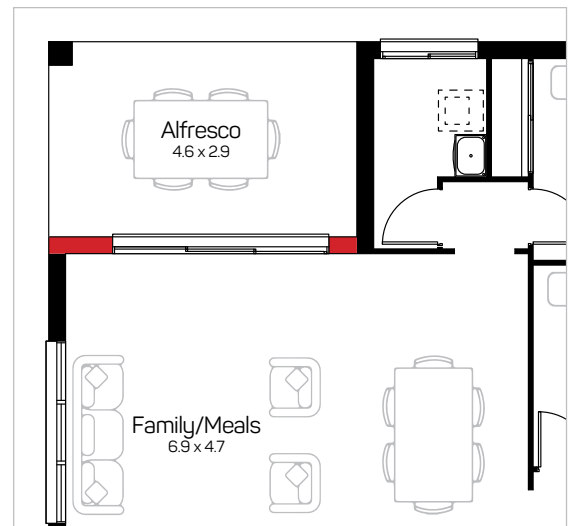

Domainehomes

Faster. Smarter. Easier.

Louis 22

Delta facade – Marble scheme

Call 13 64 69 or www.domainehomes.com.au

By ClarendonHomes

FITS LOTS

Width^ **12.5m+**

Length^ **25m+**

HOUSE SIZE

Width (mm) 11,250
 Length (mm) 20,000
 Total Area (m2) 208.8
 Total Area (sq) 22.5

	4
	2
	2
	2

Grand alfresco

Double vanity to ensuite

Luxury butler's pantry

Stacker door to alfresco