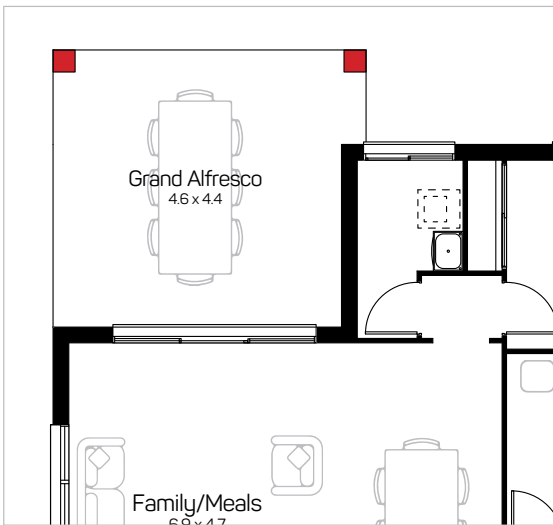

Domainehomes

Faster. Smarter. Easier.

Louis 22

Delta facade – Marble scheme

Call 13 64 69 or www.domainehomes.com.au

By ClarendonHomes

FITS LOTS

Width^ **12.5m+**

Length^ **25m+**

HOUSE SIZE

Width (mm) 11,250
 Length (mm) 20,000
 Total Area (m2) 208.8
 Total Area (sq) 22.5

	4
	2
	2
	2

Grand alfresco

Double vanity to ensuite

Luxury butler's pantry

Stacker door to alfresco