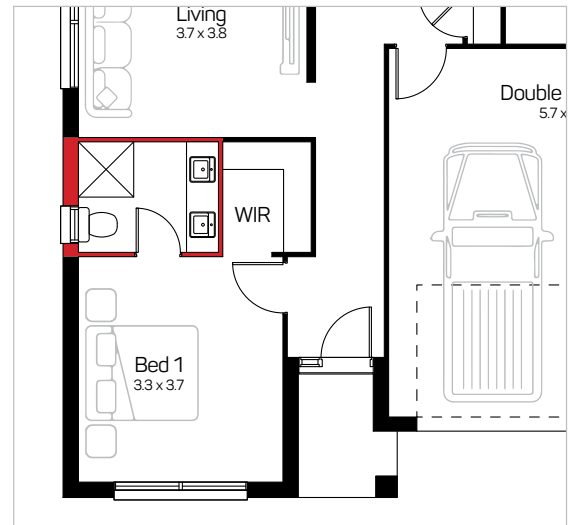

Domainehomes

Faster. Smarter. Easier.

Louis 22

Delta facade – Marble scheme

Call 13 64 69 or www.domainehomes.com.au

By ClarendonHomes

FITS LOTS

Width^ **12.5m+**

Length^ **25m+**

HOUSE SIZE

Width (mm) 11,250
 Length (mm) 20,000
 Total Area (m2) 208.8
 Total Area (sq) 22.5

	4
	2
	2
	2

Grand alfresco

Double vanity to ensuite

Luxury butler's pantry

Stacker door to alfresco