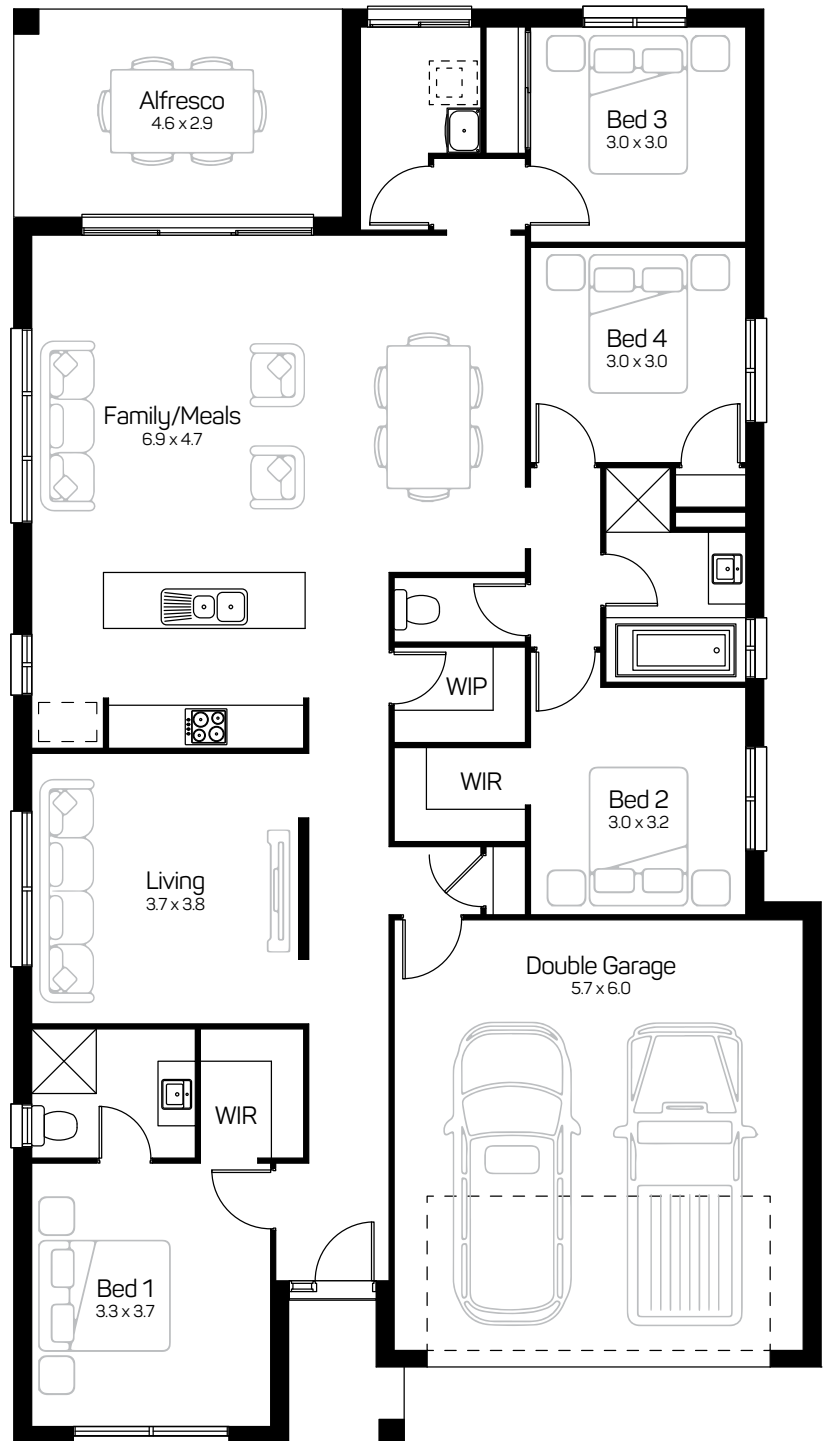

Domainehomes

Faster. Smarter. Easier.

Louis 22

Delta facade – Marble scheme

Call 13 64 69 or www.domainehomes.com.au

By ClarendonHomes

FITS LOTS

Width^ **12.5m+**

Length^ **25m+**

HOUSE SIZE

Width (mm) 11,250
 Length (mm) 20,000
 Total Area (m2) 208.8
 Total Area (sq) 22.5

	4
	2
	2
	2

Grand alfresco

Double vanity to ensuite

Luxury butler's pantry

Stacker door to alfresco

Theatre

Jasper facade – Alabaster scheme

Arden facade – Sand scheme

Delta facade – Marble scheme

Elara facade – Shale scheme

Zaria facade – Slate scheme

Traditional facade – Granite scheme